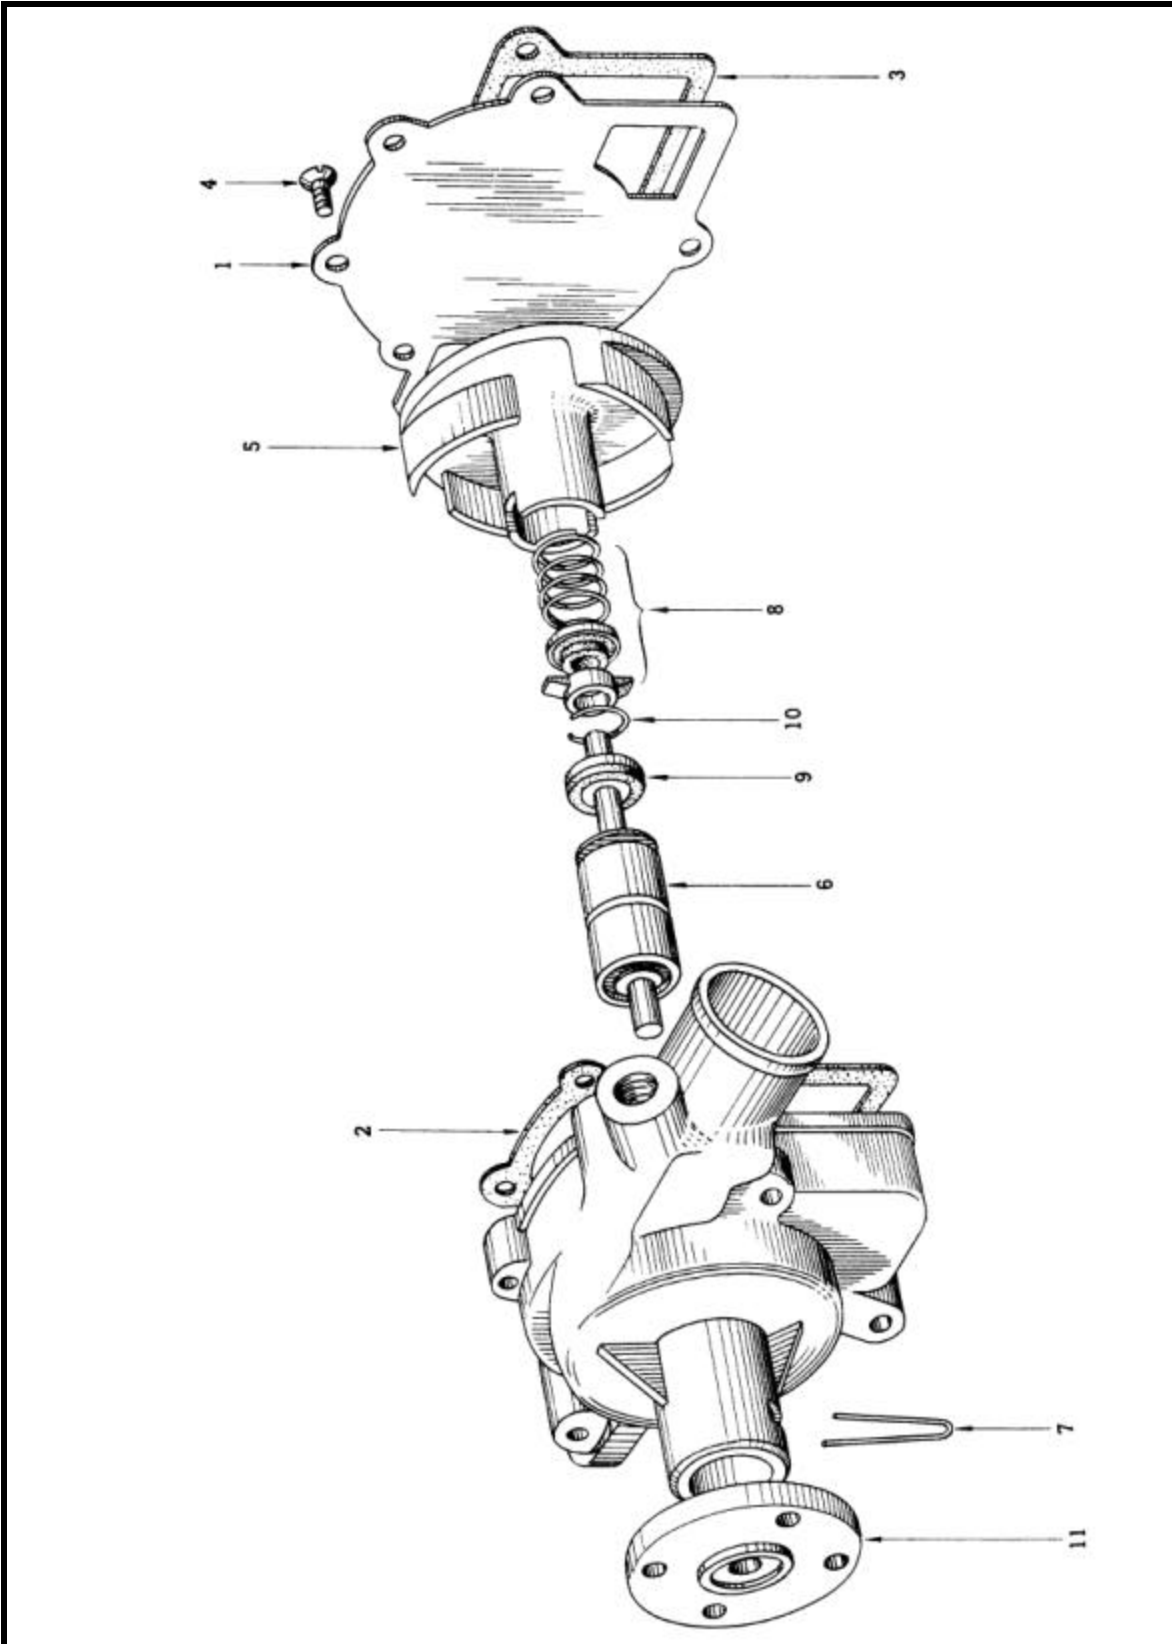

WATER PUMP

FIG 15-A

NISSAN MOTOR CO., LTD.

ILL No.	PART No.	PART NAME	Quantity SP310 / SPL310		FORMER PART No.
WATER PUMP & FAN					
	21010-36700	ASSY - PUMP, water	1	1	21010-32200
1	21013-61000	COVER - water pump	1	1	21013-32200
2	21014-61000	GASKET - water pump cover, body side	1	1	21014-32200
3	21074-61000	GASKET - water pump cover, block side	1	1	21074-32200
4	21012--01300	SCREW - machine. flat head	2	2	(21012-01300)
5	21022-61000	VANE - water pump	1	1	21022-32202
6	21035-32200	BEARING - water pump	1	1	(21035-32200)
7	21043-04000	WIRE - lock, water bearing	1	1	(21043-04000)
8	21026-61000	ASS'Y - SEAL, water pump	1	1	21026-04000
9	21027-61000	ASSY - SEAT, floating, water pump	1	1	21027-04000
10	21023-61000	RING - snap, vane	1	1	
11	21054-32200	HUB - water pump pulley	1	1	(21054-32200)
To fix water pump					
	9--11146	NUT	1	1	(9-11146)
	9-15116	WASHER - lock	1	1	(9-15116)
	1 -1 1560	BOLT	1	1	9--11560
	9-15115	WASHER - lock	1	1	(9-15115)
	9-31306-1	PLUG - taper thread head	1	1	(9-31306-1)
	14057-12200	CONNECTOR - cylinder head to water pump	1	1	
	21503-12200	HOSE - radiator to water pump	u-1	1	
	21503-12300	HOSE - radiator to water pump	1	1	
	21051 -32200	PULLEY - fan & water pump	1	1	(21051-32200)
	21060-32200	ASSY - BLADE, fan	1	1	(21060-32200)

ILL No.	PART No.	PART NAME	Quantity SP310 / SPL310		FORMER PART No.
---------	----------	-----------	----------------------------	--	-----------------

WATER PUMP & FAN

21061-32200	BLADE - fan, front	1	1	(21061-32200)
21062-32200	BLADE - fan, rear	1	1	(21062-32200)
21066-10400	BLADE - fan, rear	4	4	(21066-10400)
9-15214-1	WASHER - lock	4	4	(9-15214-1)
27401-10400	SPACER	1	1	(27401-10400)
21067-12200	BELT - fan	1	1	21067-30000